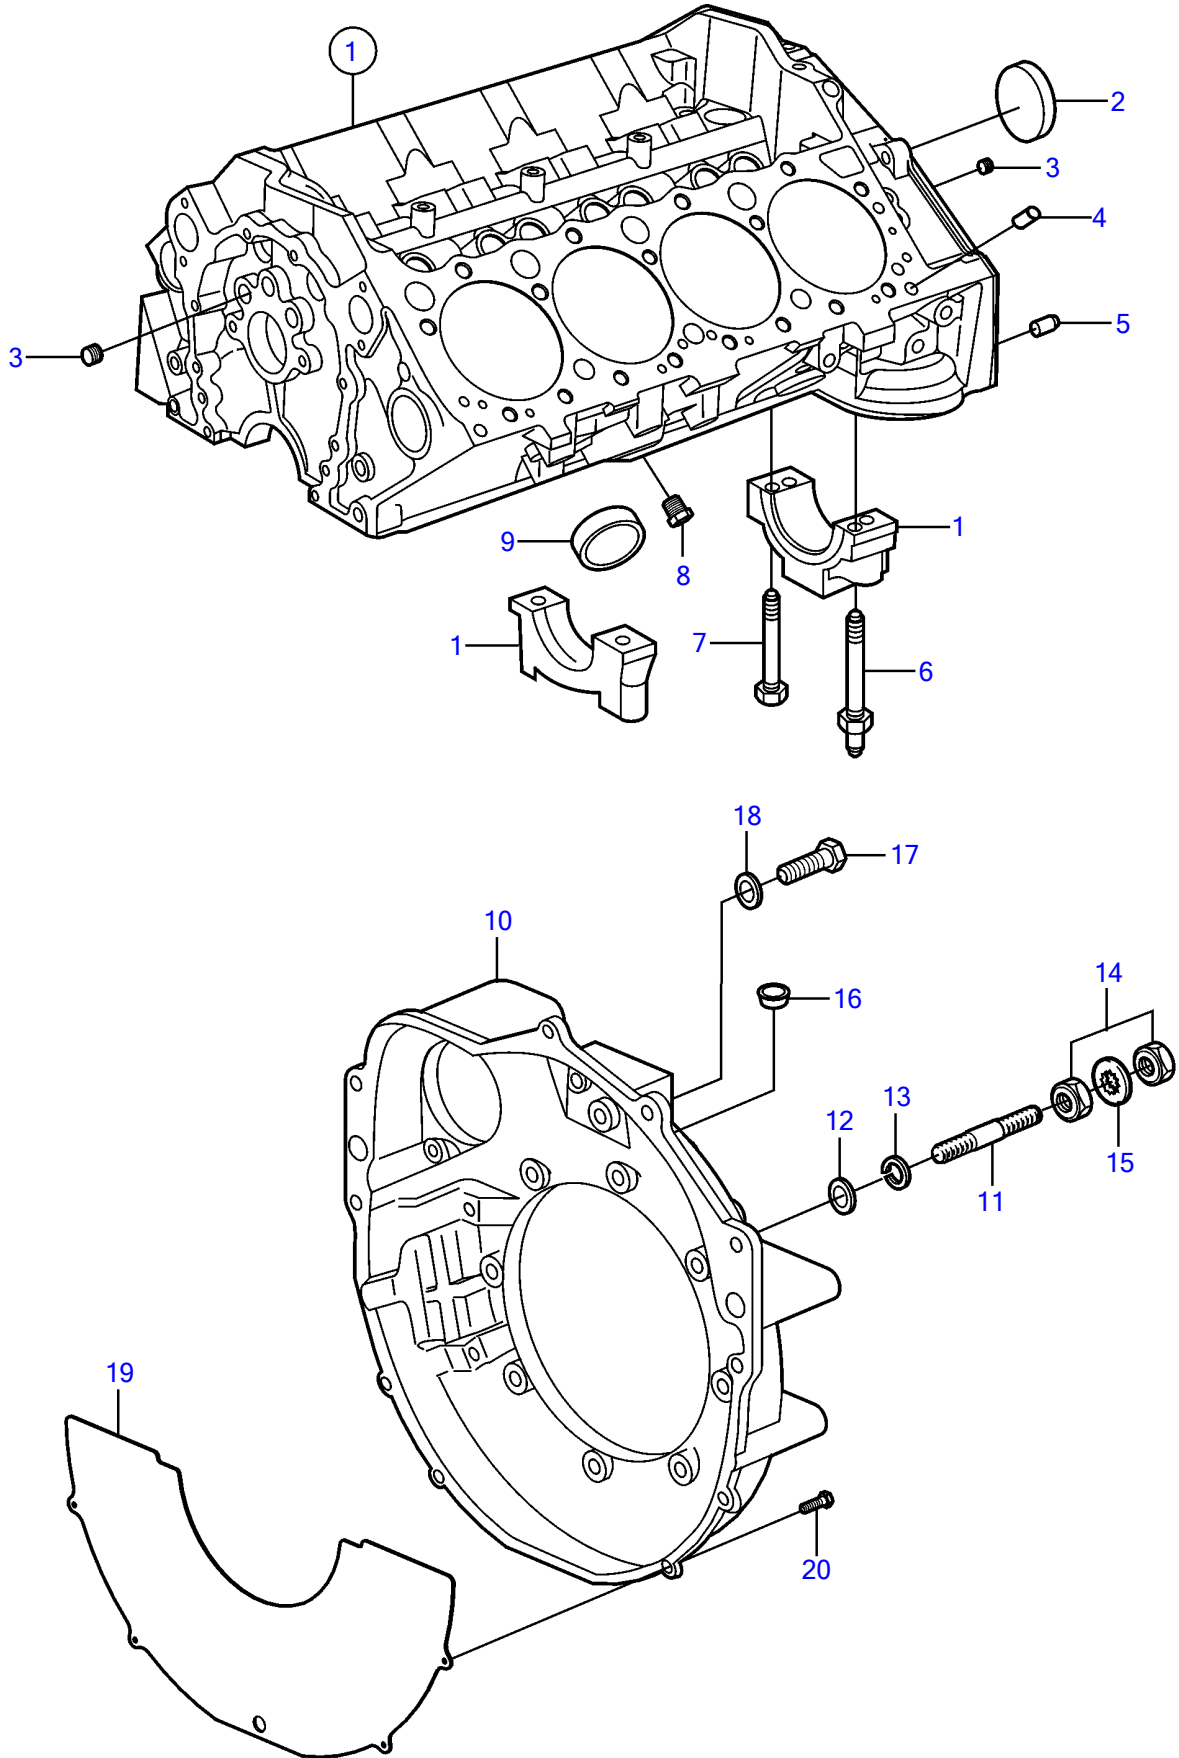

5.7GiI-B, 5.7GXII-C

5.7GiI-B, 5.7GXII-C

REF	PART NO.	QTY	DESCRIPTION	NOTES
1			Cylinder block	
2	3853209	1	• Core plug	
3	952075	2	• Plug	
4	3853114	4	• Locating pin, cylinder head	
5	3856001	2	• Pin, flywheel housing	
6	3862354	6	• Stud	
7	3862355	10	• Bolt	
8	3850802	X	Plug	
9	3852100	8	Core plug	
10	841056	1	Flywheel housing	
11	982675	2	Stud	
12	3852058	2	Washer	
13	3852002	2	Spring washer	
14	982672	4	Hexagon nut	
15	(3852070)	2	Washer	Obsolete part
16	943589	1	Plug	
17	955535	1	Hexagon screw	L=1.25" (32mm)
	955541	2	Hexagon screw	L=3.00" (76mm)
18	942336	3	Spring washer	
19	857259	1	Cover plate	
20	947224	4	Hexagon screw	